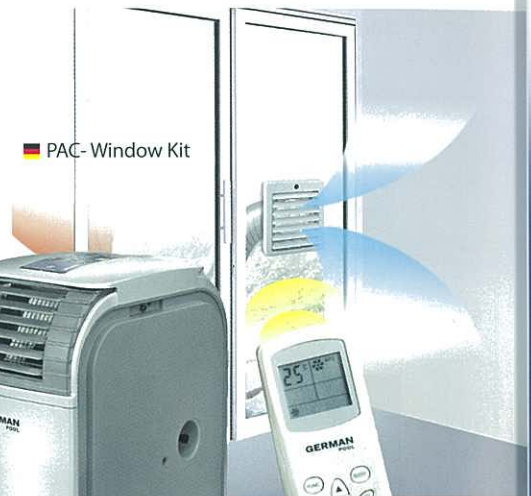

PAC- Window Kit