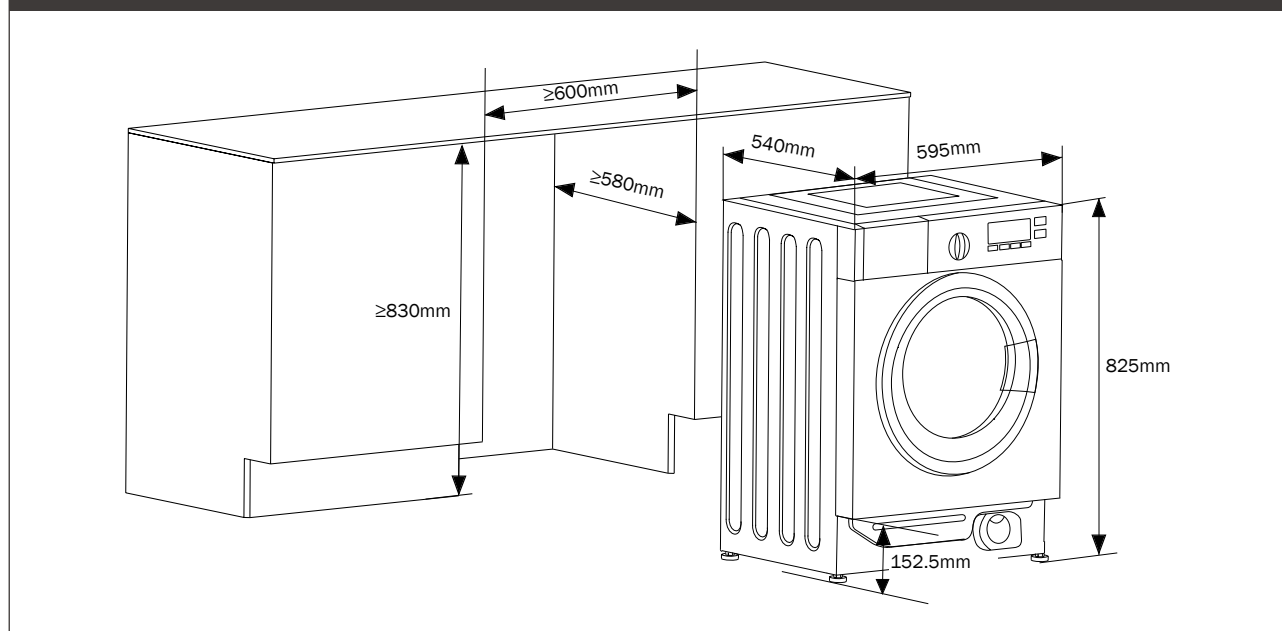

型號 Model	WDM-3814
電壓/頻率 Voltage/Frequency	220-240 V~, 50 Hz
額定功率 Rated Power	1,900 W
最大洗衣重量 Maximum Washing Capacity	8 kg
最大乾衣重量 Maximum Drying Capacity	6 kg
水壓 Standard Water Pressure	0.05-1 MPa
產品尺寸 Product Dimensions	(W) 595 x (D) 540 x (H) 825 mm
淨重 Net Weight	64 kg

安裝尺寸 Installation Dimensions