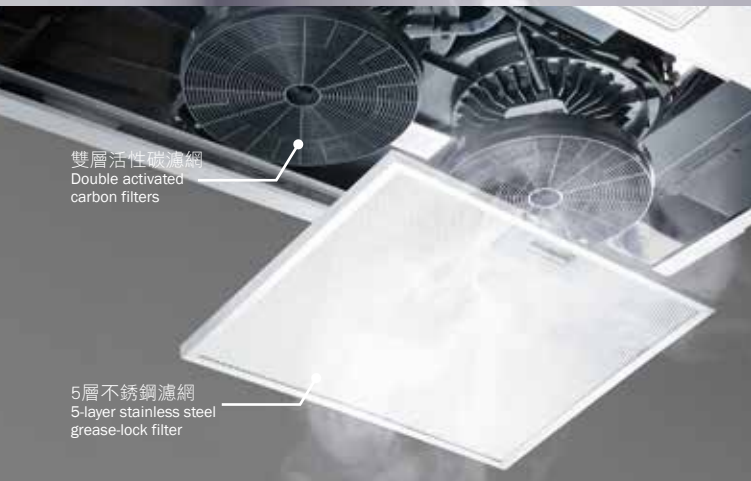

TOC-PS-24(1)

GERMAN
POOL

台式抽油煙機

TOC SERIES

外排風
Exhaust outdoor

循環過濾
Filter indoor

有氣窗廚房 Kitchen With flue

外排煙模式下，簡單接駁排風管即可將油煙直接排出室外；
適合用於一般有氣窗的廚房。

Simply attach exhaust pipe to the outdoor to directly expel fumes;
Connect the exhaust pipe from the top of the range hood to the kitchen window,
and directly expel the greasy fumes outdoors.

無氣窗廚房 Kitchen Without flue

循環過濾模式下，無需安裝排煙管，吸走的油煙經不銹鋼鎖油濾網及
活性碳濾網雙重過濾後，於機身前方排出清新潔淨的空氣。

No need to install exhaust pipe; fumes sucked in by the range hood
pass through the stainless steel grease-lock filter and
double carbon filters, then recirculate out as clean air.