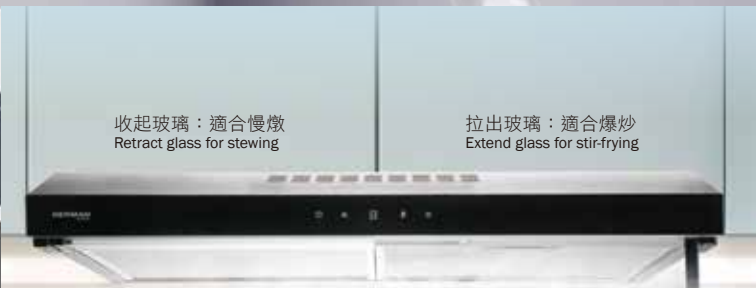

雙重過濾鎖住油煙

Double Filters Lock In Greasy Fumes

透過5層不銹鋼鎖油濾網及雙層活性碳濾網鎖住及過濾油煙，助您
保持廚房清新舒適，爆炒過後頭髮、衣服仍然不沾油煙味。

Equipped with a 5-layer stainless steel grease-lock filter and double activated
carbon filters, greasy fumes are locked and filtered clean, keeping your kitchen
air, hair and clothes smelling fresh and clean even after cooking.

收起玻璃：適合慢燉
Retract glass for stewing

拉出玻璃：適合爆炒
Extend glass for stir-frying

3D
環吸技術
Ventilation

10cm
超薄機身
Slim Body

可調式導煙玻璃

Adjustable FumeGuide Glass

抽油煙機前方的導煙玻璃可根據烹調情況自由調節導煙角度，
爆炒時拉出玻璃，將油煙導入吸風口；燜燉時將玻璃
向內收以縮小範圍，集中吸取蒸氣，大幅提高抽油煙效率。