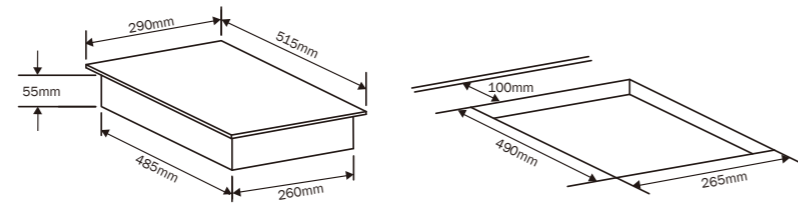

GP13-P1-TG/LG & GP13-P2-TG/LG安裝圖 Installation Instructions

嵌入式單頭電磁爐 Built-In Single Hob Induction Cooker GIC-DS28B-S

- 22cm特大加熱區域
- 最高達2,800W超強火力
- 共10段火力調校
- 榮獲香港一級能源標籤認證
- 德國SCHOTT CERAN® 陶瓷玻璃面板
- 180分鐘超長定時
- 獨立13A電源線一插即用
- 22cm extra wide heating zone
- Power up to 2,800W
- 10 power levels
- Grade 1 Energy Efficiency Label
- Germany SCHOTT CERAN® glass-ceramic
- 180-minute timer
- Plug-n-Cook design with 13A power cord