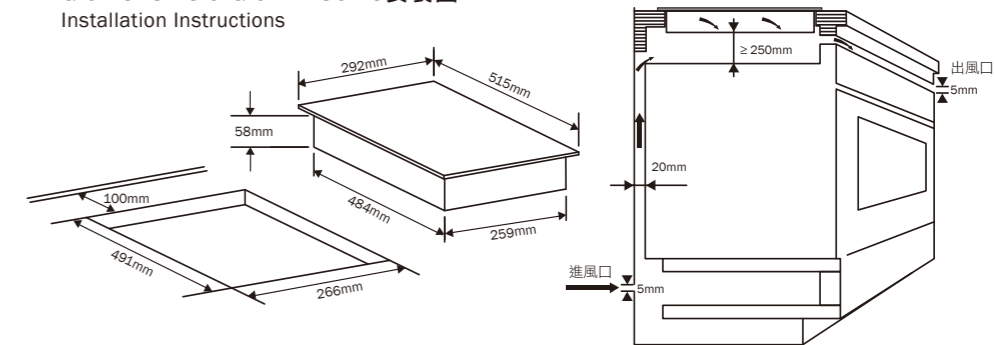

嵌入式單頭氣體煮食爐 Built-In Single Hob Gas Cooking Range GP13-P1-TG/LG

- 25.5cm特大爐頭，適合中式鑊
- 最高達6,000W*超強火力
- 雙爐環設計，靈活轉變單環雙環加熱
- 榮獲香港一級能源標籤認證*
- 高密度鋼化玻璃及纖維防爆網
- 堅固耐用易拆式黃銅爐架
- 密封式爐頭設計，避免汁液溢進爐內
- 25.5cm extra wide hob perfect for Chinese wok
- 6,000W* extra powerful gas rating
- Dual burner rings offer versatile heating intensity
- Grade 1 Energy Efficiency Label*
- High density fibre-netting tempered glass
- Durable brass burner caps & cast iron burner rings
- Sealed cooktop design for easy cleaning

GP13-P1-TG/LG & GP13-P2-TG/LG安裝圖 Installation Instructions

嵌入式單頭電磁爐 Built-In Single Hob Induction Cooker GIC-DS28B-S

- 22cm特大加熱區域
- 最高達2,800W超強火力
- 共10段火力調校
- 榮獲香港一級能源標籤認證
- 德國SCHOTT CERAN® 陶瓷玻璃面板
- 180分鐘超長定時
- 獨立13A電源線一插即用
- 22cm extra wide heating zone
- Power up to 2,800W
- 10 power levels
- Grade 1 Energy Efficiency Label
- Germany SCHOTT CERAN® glass-ceramic
- 180-minute timer
- Plug-n-Cook design with 13A power cord

GIC-DS28B-S & GIC-PD28CB-S安裝圖 Installation Instructions

嵌入式雙頭氣體煮食爐 Built-In Double Hob Gas Cooking Range GP13-P2-TG/LG

- 16.5cm及15.5cm雙爐頭同時烹調
- 最高達3,800W*強勁火力
- 榮獲香港一級能源標籤認證*
- 高密度鋼化玻璃及纖維防爆網
- 堅固耐用易拆式黃銅爐架
- 密封式爐頭設計，避免汁液溢進爐內
- Double hobs of 16.5cm & 15.5cm for cooking 2 dishes at once
- Up to 3,800W* powerful gas rating
- Grade 1 Energy Efficiency Label*
- High density fibre-netting tempered glass
- Durable brass burner caps & cast iron burner rings
- Sealed hob design prevents food dripping into the stove