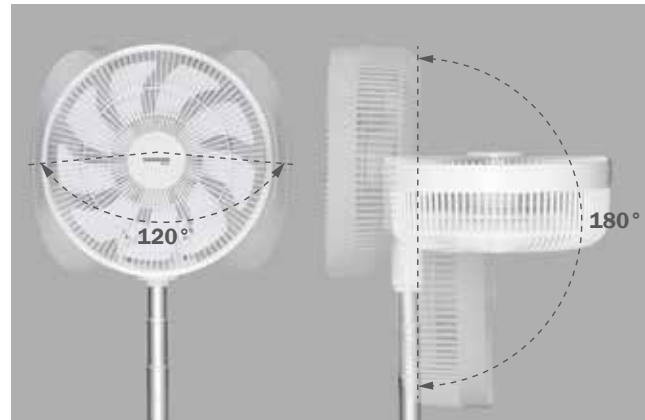

Li-ion battery is lightweight, portable, fast-charging, long-lasting and can be charged independently, handy for both indoor or outdoor use.

超廣角自動送風

Wide Breeze Delivery Angle

180° 垂直角度調校及120° 水平自動搖擺超廣角送風，覆蓋範圍更速更廣；配合12檔風速，風力強弱隨心選擇，讓您瞬間降溫。

180° vertical tilt and 120° horizontal auto oscillation deliver cool breeze far and wide; features 12 wind speeds to suit your different needs.

獨特雙層扇葉設計

Double Layer Fan Blades

12吋雙層擴散式扇葉，共18片內外扇葉高速轉動產生反向氣流，吹出更穩定自然柔和風力，同時增強送風距離，風力更強勁。