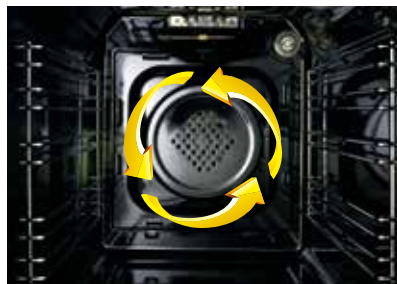

烹調空間隨心調整
Flexible Compartment Sizes

多層層架設計，方便您根據烹調所需靈活調節烤焗空間。

Oven compartments can be adjusted for cooking multiple things at once or transformed into one large chamber.

slim^{collection}
line

450mm 嵌入式焗爐 Built-in Oven

360° 立體加熱
360° Multi-Directional Heating

上下雙層燒烤配合360°熱風對流，將熱力均勻送至爐內每一個角落，帶來更快速、均勻的烹調效果，鎖住食物原汁原味。

Upper and lower compartments combined with 360° heat distribution across interior corners of the oven, rapid heat circulation sealing in juices for enhanced flavors.

熱穿透 Penetration

熱力均勻滲透食物，輕鬆做到外脆內嫩的效果。

Heat evenly penetrates foods resulting in crispy outer layer with tender juicy interior.

熱對流 Convection

熱風對流技術均勻傳送熱能，立體快速傳熱。

Heated convection current for rapid heat distribution.

熱傳導 Conduction

烤架和食物盤直接傳送熱量至食物，可做到上烤下煎的效果。

Grill rack and food pan directly transmit heat to food with even distribution from top to bottom.

8種加熱組合 50-250°C精準控溫
8 Heat Settings, 50-250°C Precision Control