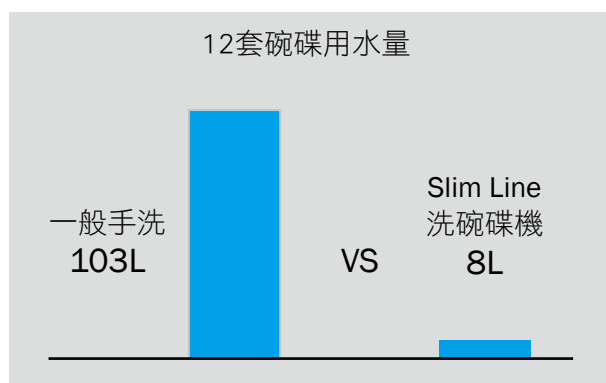

slim collection
line

450mm 嵌入式洗碗碟機 Built-in Dishwasher

* 資料來源 "A European Comparison of Cleaning Dishes by Hand" Project, University of Bonn, Germany
* According to "A European Comparison of Cleaning Dishes by Hand" Project, University of Bonn, Germany