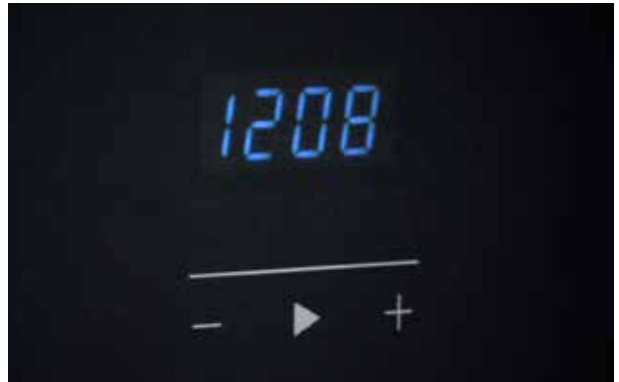

清晰電子顯示屏，貼心提示烹調狀態
Digital Display Reader, Cooking Status Reminder

產品規格 Specifications

型號 Model	EVB-120	安裝圖 Cutout Dimensions (mm)
安裝類別 Installation Category	嵌入式 Built-In	安裝尺寸 Installation Dimensions
烹調功能 Cooking Functions	解凍 Defrost 上下加熱 Up & Bottom Heating 上下加熱+風扇 Up & Bottom Heating with Fan 底部加熱 Bottom Heating 背部加熱+風扇 Back Heating with Fan 全燒烤 Full Grill 全燒烤+風扇 Full Grill with Fan 背部+底部加熱+風扇 Back & Bottom Heating with Fan	
電壓 Voltage / 頻率 Frequency	220-240 V ~ 50/60 Hz	
功率(最大) Power (Max)	2000 W	
溫度範圍 Warm Keeping Range	50 - 250 °C	
容量 Capacity	55 L	
顏色 Colour	黑色 Black	
玻璃層板數量 Glass Ply	2	
機身尺寸 高x闊x深 (毫米) Product Dimensions HxWxD (mm)	(H)595 x (W)450 x (D)580	
爐腔尺寸 高x闊x深 (毫米) Oven Cavity Dimensions HxWxD (mm)	約 approx. (H)381 x (W)327 x (D)441	
淨重 Net Weight	23.0 kg	
總重連包裝 Gross Weight (w/Packing)	26.0 kg	
保養年期 Warranty	一年 1 year	

*產品規格及設計如有變更，恕不另行通知。產品外觀以實物為準。中英文版本如有出入，以中文版為準。以上數字只供參考，產品安裝尺寸須根據實際環境而略作調整。最新版本以www.germanpool.com網上版為準。Specifications and designs are subject to change without prior notice. The appearance of the actual product shall prevail. If there are any inconsistencies or ambiguities between the English version and the Chinese version, the Chinese version shall prevail. Above figures are for reference only. Actual installation dimensions may vary depending on room settings. Refer to www.germanpool.com for the most up-to-date version.