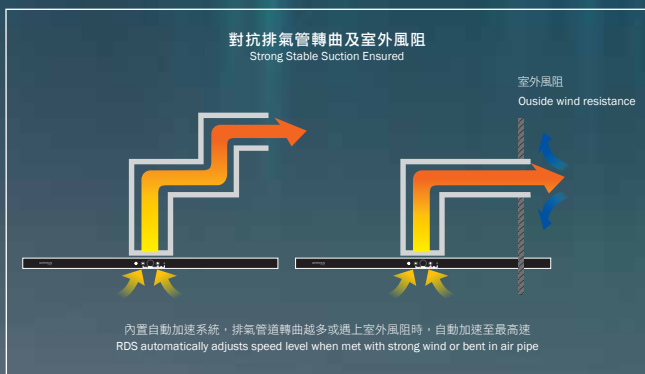

革命性特強3D環吸技術，將分散的抽力合而為一，大幅增加抽油煙範圍，更快、更廣地將外散四周的油煙吸入機內，全方位鎖住油煙味零擴散，即使猛火爆炒，廚房仍然清新舒適，頭髮衣服不沾油煙味。

Current-rectification plate and 3-D ventilation technology suck in fume and grease from all directions, making for faster, stronger and wider fume extraction, ensuring no fume and smell can escape.

智能變頻 遇阻增速 時刻保持最強抽吸力

Strong & Stable Suction Power

傳統抽油煙機會因排氣管轉曲多而形成阻力，令抽力降低；而德國寶超薄智能抽油煙機的DC智能變頻摩打在排氣遇阻時自動增速，毋懼排氣管彎曲或外間強風，確保強勁抽吸率。

RDS automatically boosts up speed level when met with strong wind outside or bent in air pipe, ensuring suction power stays strong and stable at all times.