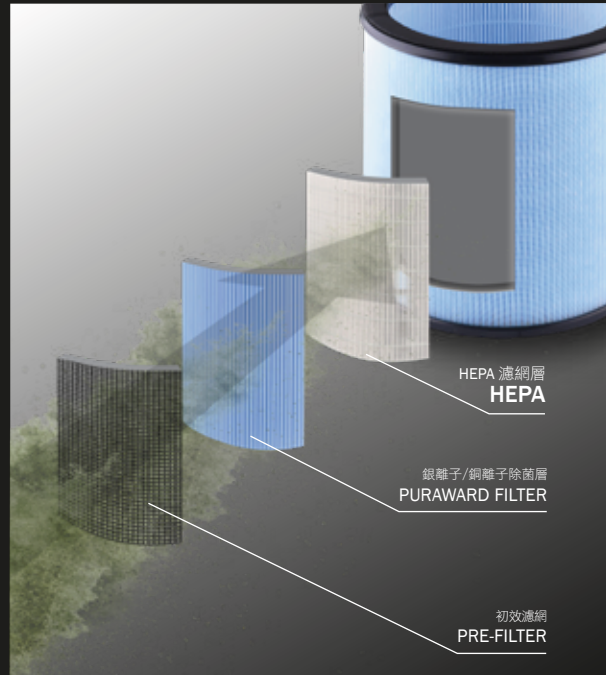

PWF-HEPA 13 淨化技術

Revolutionary PWF-HEPA 13 Purification Technology

「HEPA 13 高效抗菌防霉過濾網」有別於一般 HEPA 濾網，採用三層設計，由初效濾網、PuraWard 銀離子銅離子纖維除菌層，及 HEPA 濾網層組成，高效阻隔 PM2.5 懸浮微粒，過濾 99.9%* 病毒及細菌，將有害物質「一網打盡」。

HEPA 13 High Efficiency Filter utilizing revolutionary PuraWard Technology effectively captures PM2.5 particulate matters and 99.9%* harmful viruses, keeping indoor air fresh and clean.

「HEPA 13 高效抗菌防霉過濾網」採用三層設計，高效過濾病毒及細菌。
HEPA 13 Filter effectively captures viruses and bacteria.

技術規格 | Product Specification	
型號 Model	EFB-P20H
電壓 Voltage	220 - 240 V
頻率 Frequency	50-60Hz
功率 Power	2000W
定時 Timer	1-8小時 / Hours
左右自動搖擺角度 Swing Angle	80°
顏色 Colour	黑 / Black
機身尺寸 高x闊x深 (毫米) Product Dimensions HxWxD (mm)	(H)985 x (W)230 x (D)230
包裝尺寸 高x闊x深 (毫米) Packing Dimensions HxWxD (mm)	(H)1066 x (W)288 x (D)288
淨重 Net Weight	4.2kg
總重連包裝 Gross Weight (w/Packing)	5.9kg
保養年期 Warranty	一年 1 year
產品規格及設計如有變更，恕不另行通知。最新版本以 www.germanpool.com 網上版為準。 Specification is subject to change without prior notice. Refer to www.germanpool.com for the most up-to-date version.	

隨機配件 Supplied Accessories	空氣清新機系列 | Air Purifier Series
附 HEPA 13 濾網一個 1x HEPA 13 Filter included 建議每三個月更換一次 (替換濾網需另購) Recommended to change once every 3 months (Replacement filters sold separately) EFB-FLT1 EFB-P20H 專用 HEPA 13 濾網 HEPA 13 Filter for EFB-P20H	PUP-113 便攜淨化寶 (HEPA 13) Portable Air Purifier (HEPA 13) PAP-020 隨身淨化寶 Personal Air Purifier PUF-70S 專業高效空氣清新機 High-Performance Air Purifier

德國寶 (香港) 有限公司 GERMAN POOL (HONG KONG) LIMITED

中國香港 Hong Kong, China
土瓜灣新寶工商中心地舖
Upper G/F, Newport Centre, Tokwawan T. +852 2773 2828

九龍灣 MegaBox L5-5舖
Shop L5-5, MegaBox, Kowloon Bay T. +852 9018 8648
T. +852 3907 0356

灣仔銘克道置家中心2樓
2/F, iHome Centre, Lockhart Road, Wan Chai T. +852 6530 5963
T. +852 3110 2030

中國內地 Mainland China
佛山市順德區大良街道五沙新翔路8號 T. +86 757 2219 6888
8 Xinxiang Road, Wusha, Daliang, Shunde District, Foshan City

中國澳門 Macau, China
俾利喇街寶豐工業大廈3樓A室 T. +853 2875 2699
3A, Edifício Industrial Pou Fung, R. de Francisco Xavier Pereira

© 版權所有。未經本公司授權，不得翻印、複製或使用本單張作任何商業用途。
© All rights reserved. Copying, reproducing or using the contents of this leaflet is not allowed.

EFB-P20H_20(1.1)

www.germanpool.com

GERMAN POOL

三合一